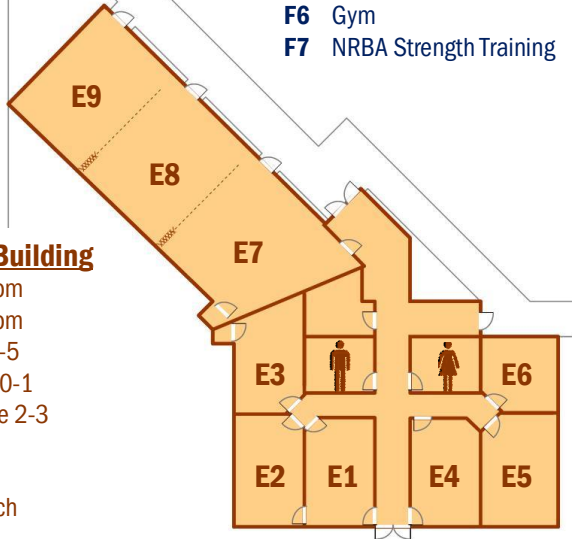

## Campus Map

### Family Life Center & NRBA

- F1 Adult Ministries Room
- F2 Classroom
- F3 Classroom
- F4 Classroom
- F5 NRBA Office
- F6 Gym
- F7 NRBA Strength Training

### NRC Kids Education Building

- E1 Grade 1-2 Classroom
- E2 Grade 3-5 Classroom
- E3 K Classroom Age 4-5
- E4 Infant Nursery Age 0-1
- E5 Toddler Nursery Age 2-3
- E6 Classroom
- E7,8,9 Classroom(s)  
Childrens Church  
NRC Kids Club