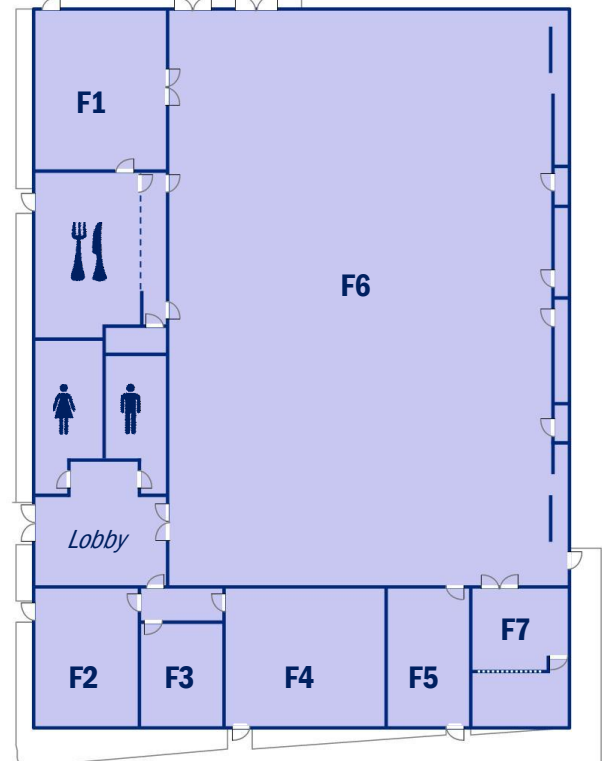

## Campus Map

### Family Life Center & NRBA

- F1 Adult Ministries Room
- F2 Classroom
- F3 Classroom
- F4 Classroom
- F5 NRBA Office
- F6 Gym
- F7 NRBA Strength Training

### Main Church Building

- C1 Sanctuary
- C2 Cry Room
- C3 C.E. Long Missions Center

### Basement Area

- B1 Classroom
- B2 Classroom
- B3 Library